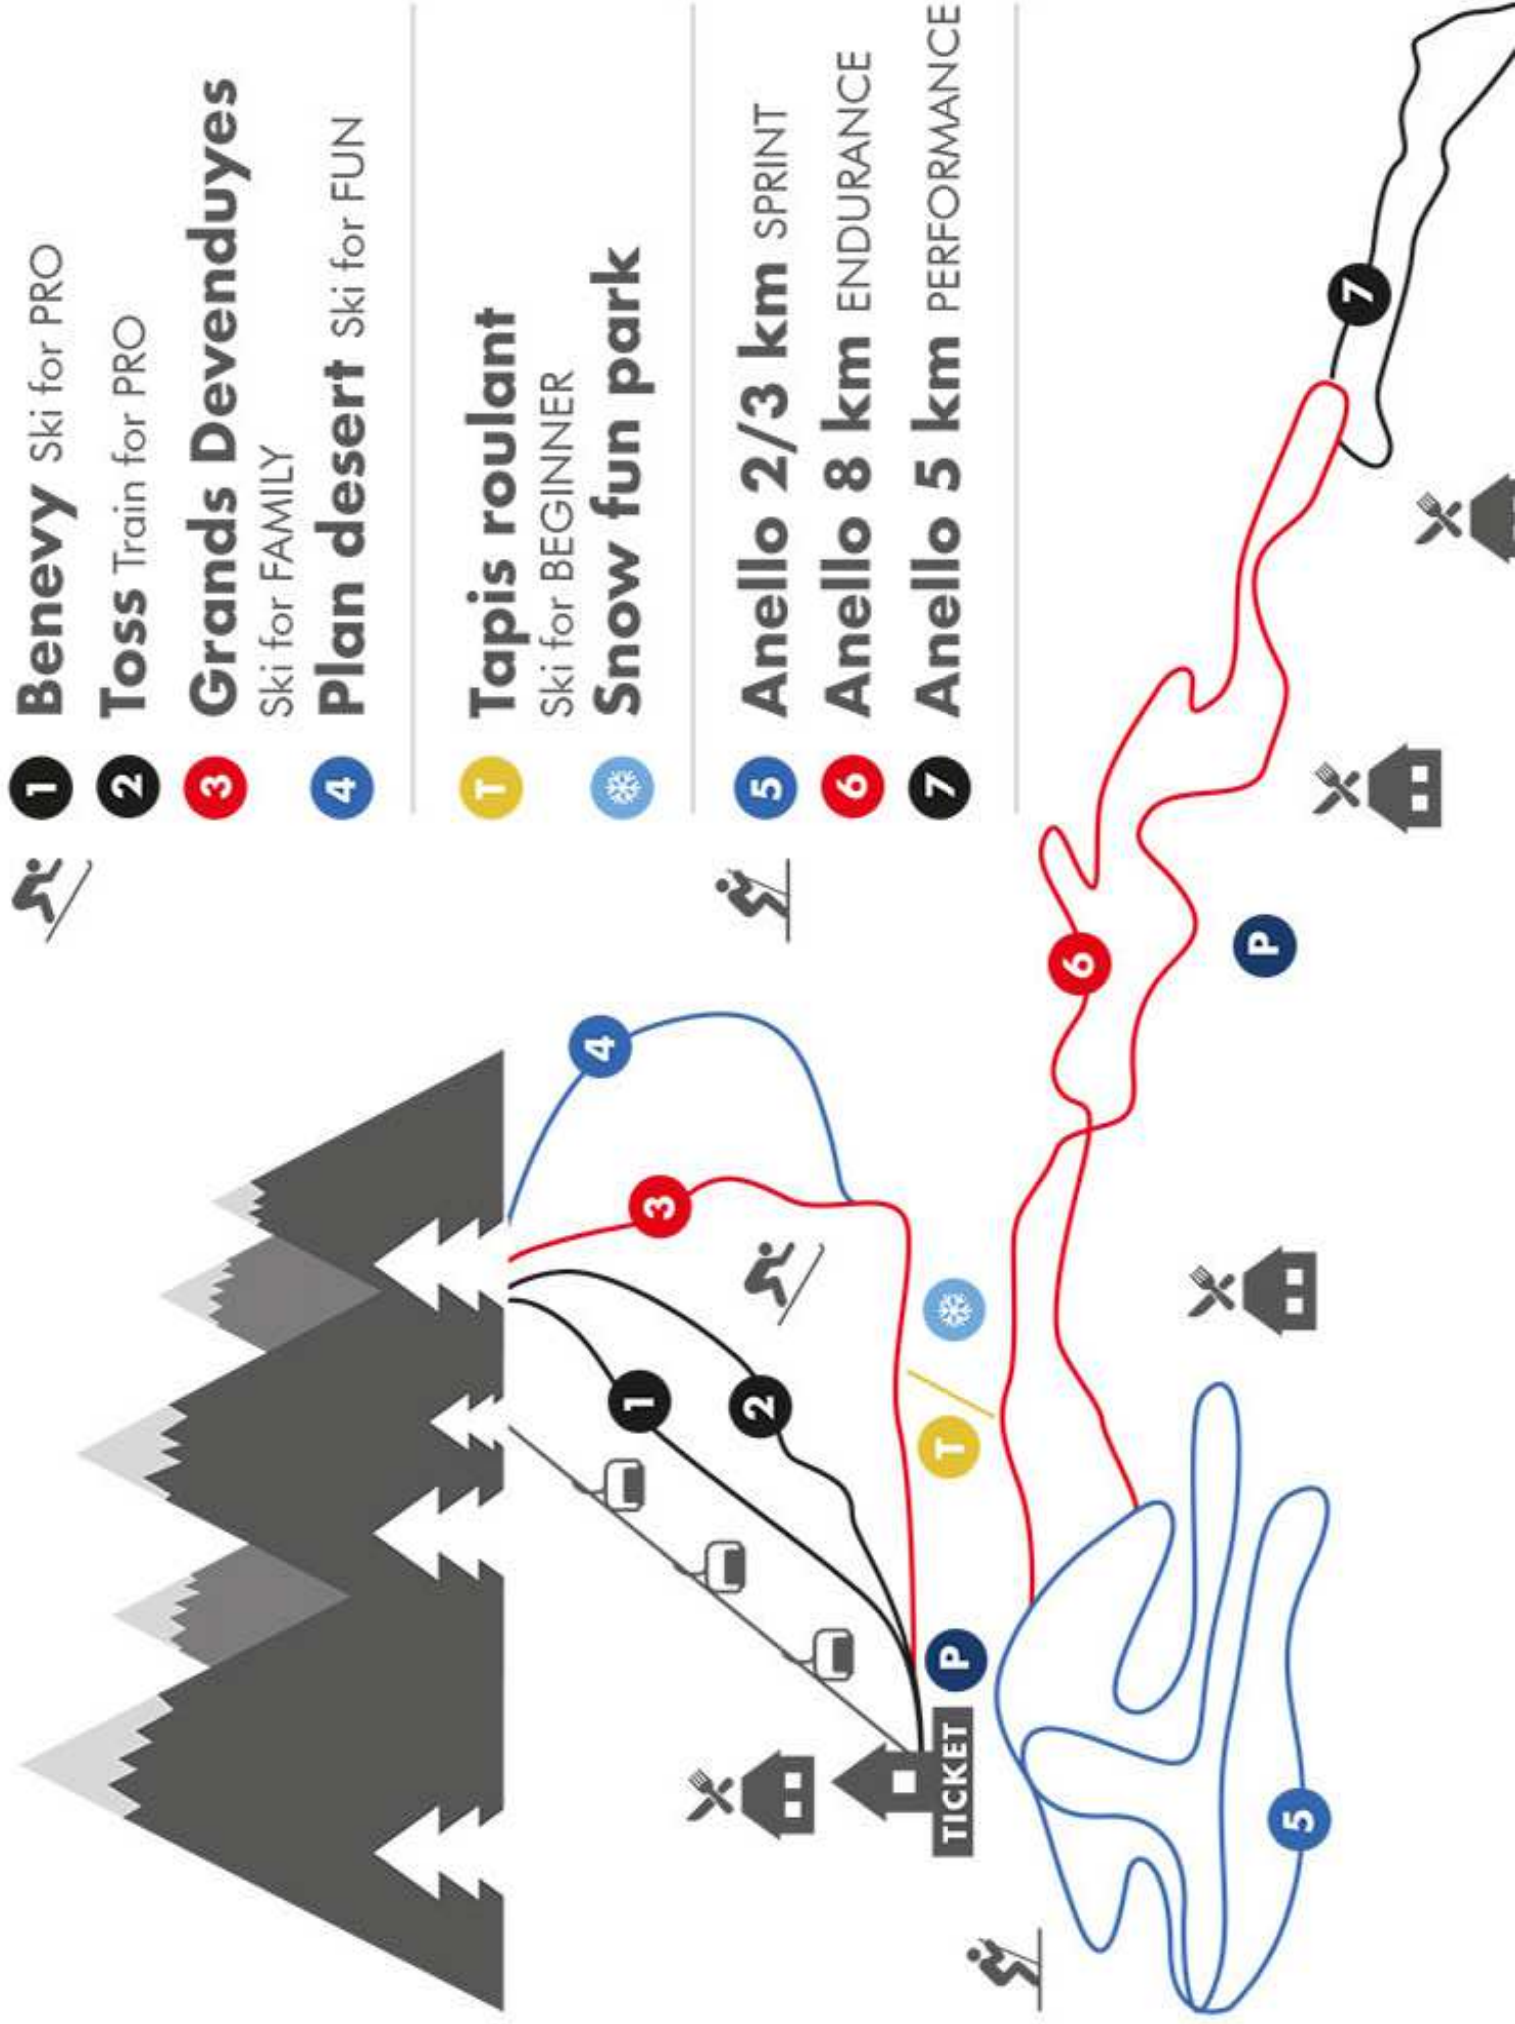

1 Benevy Ski for PRO

2 Toss Train for PRO

3 Grands Devenduyes
Ski for FAMILY

4 Plan desert Ski for FUN

T **Tapis roulant**

Ski for BEGINNER

Snow fun park

5 Anello 2/3 km SPRINT

6 Anello 8 km ENDURANCE

7 Anello 5 km PERFORMANCE

1 Benevy Ski for PRO

2 Toss Train for PRO

3 Grands Devenduyes
Ski for FAMILY

4 Plan desert Ski for FUN

T **Tapis roulant**

Ski for BEGINNER

Snow fun park

5 Anello 2/3 km SPRINT

6 Anello 8 km ENDURANCE

7 Anello 5 km PERFORMANCE